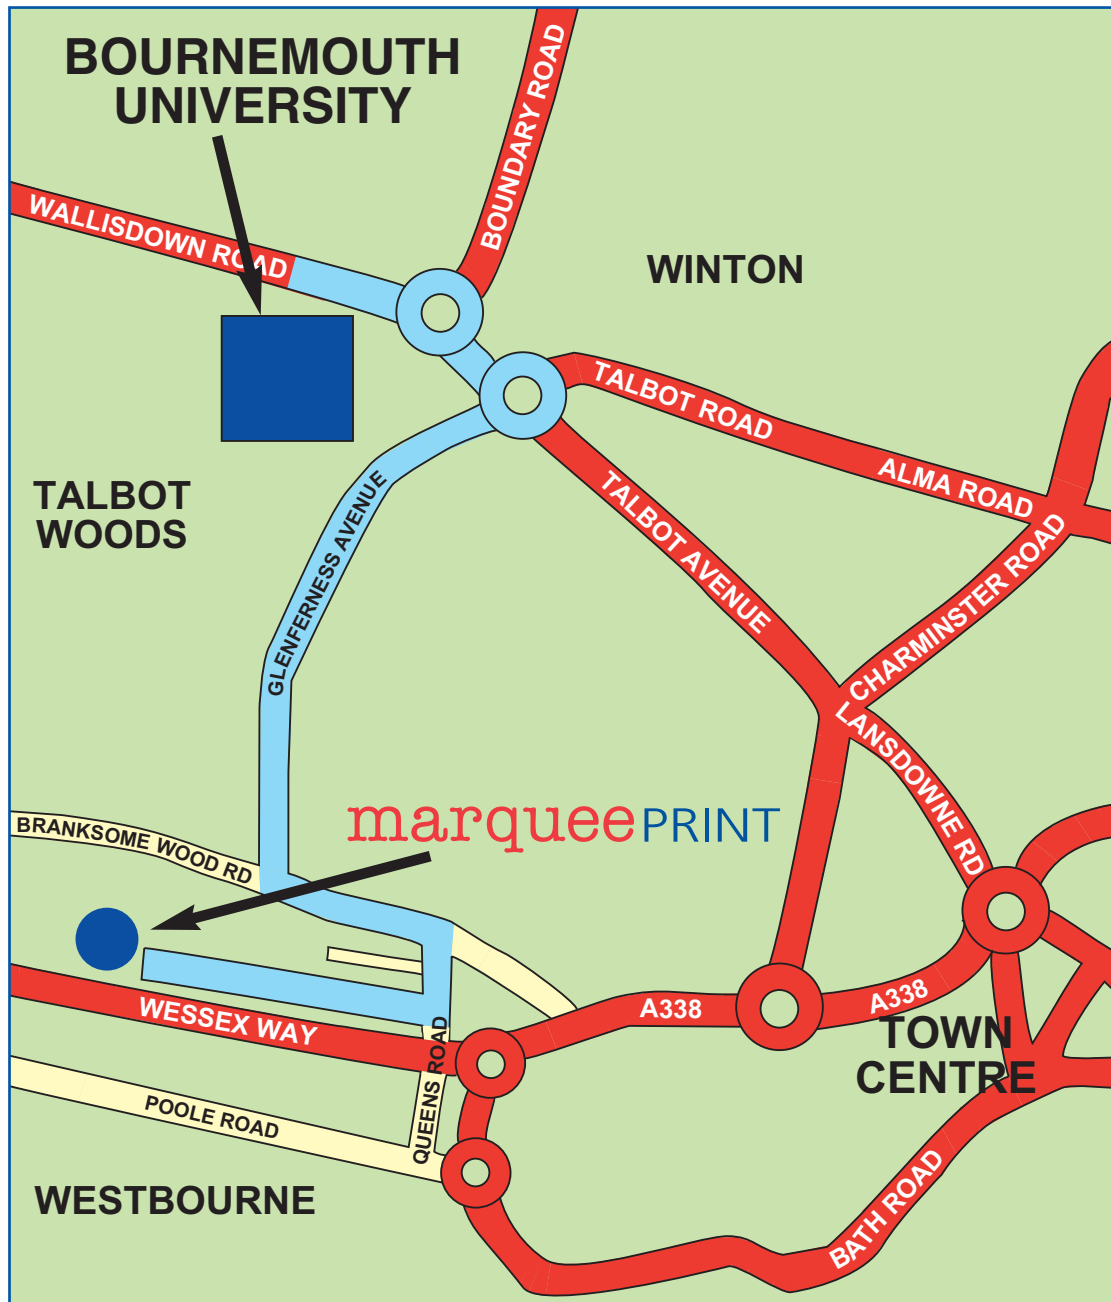

HOW TO FIND US

DIRECTIONS FROM THE UNIVERSITY

- Turn right out of the University
 - At the first roundabout go straight on
 - At the next roundabout turn 3rd right onto Glenferness Avenue
 - At the traffic lights at the end of the road turn left onto Branksome Wood Road
 - Take the 2nd road on your right which is Queens Road
 - Keep on Queens Road, and go up the hill, and just before the flyover bridge turn right onto Wharfdale Service Road
 - Follow the road to the end and we are the last block of units on the right
- Easy Parking outside the Shop
- 5 mins away from Bournemouth University